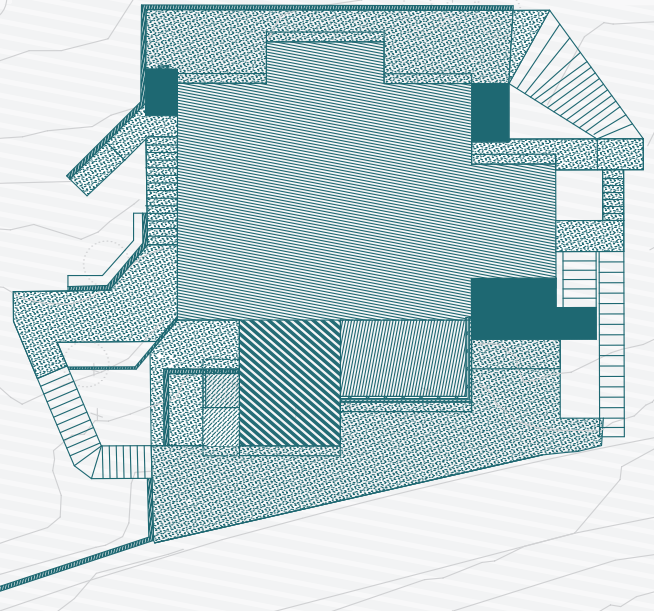

Level 3 : Bedrooms

Level 2 : Kitchen & Living

LEVEL 1A & 1B :  
Locker Room & Bedroom

6 Farm Creek Place  
Guthega NSW 2624

[turnak.com.au](http://turnak.com.au)

### Turnak Adventure Sports Lodge

Non Member Whole Lodge  
Booking Rates

Current from January 2020

	Rate Per Night	Running Total
2 Nights (Minimum)	\$1,200.00	\$2,400.00
3rd Night	\$600.00	\$3,000.00
4th Night	\$500.00	\$3,500.00
5th Night	\$500.00	\$4,000.00
6th Night	\$500.00	\$4,500.00
7th Night	\$500.00	\$5,000.00