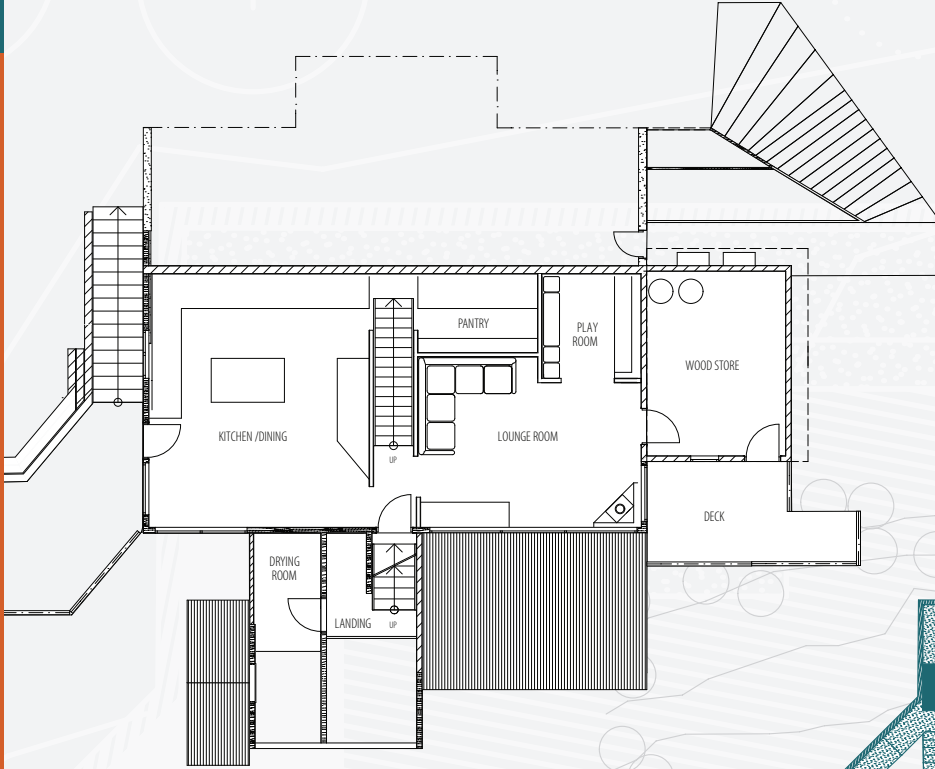

Level 3 : Bedrooms

Level 2 : Kitchen & Living

LEVEL 1A & 1B :  
Locker Room & Bedroom

6 Farm Creek Place  
Guthega NSW 2624

[turnak.com.au](http://turnak.com.au)

### Turnak Adventure Sports Lodge

Non Member Whole Lodge  
Booking Rates

Current from January 2020

	Rate Per Night	Running Total
2 Nights (Minimum)	\$1,200.00	\$2,400.00
3rd Night	\$600.00	\$3,000.00
4th Night	\$500.00	\$3,500.00
5th Night	\$500.00	\$4,000.00
6th Night	\$500.00	\$4,500.00
7th Night	\$500.00	\$5,000.00